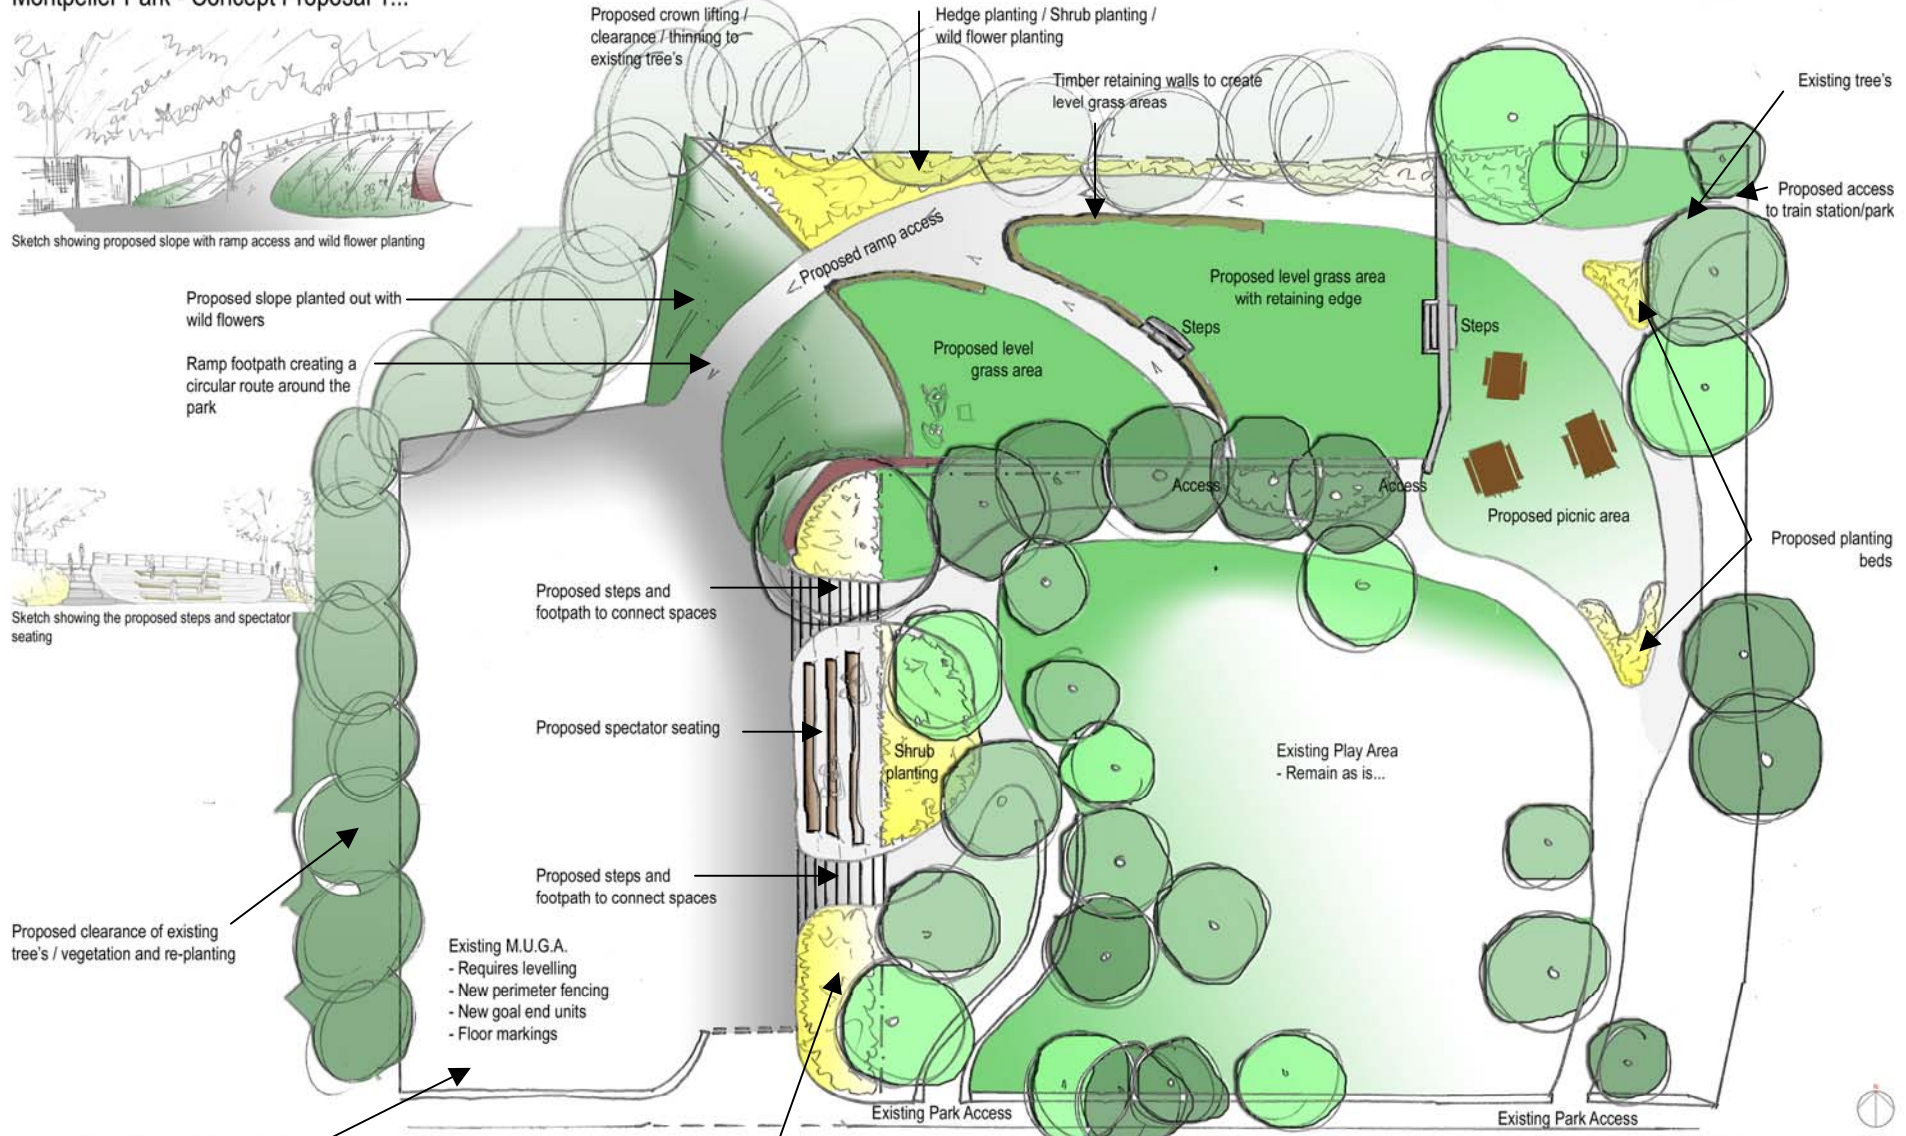

Montpelier Park - Concept Proposal 1...

Sketch showing proposed slope with ramp access and wild flower planting

Proposed slope planted out with wild flowers
 Ramp footpath creating a circular route around the park

Sketch showing the proposed steps and spectator seating

Proposed steps and footpath to connect spaces

Proposed spectator seating

Proposed steps and footpath to connect spaces

Proposed clearance of existing tree's / vegetation and re-planting

Existing M.U.G.A.
 - Requires levelling
 - New perimeter fencing
 - New goal end units
 - Floor markings

Proposal to extend the perimeter fencing to include this space.
 Proposal to remove phone box...