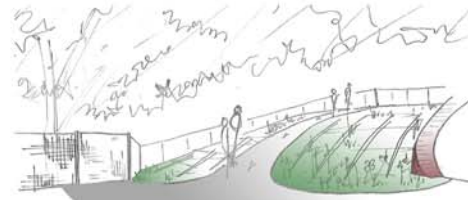

Montpelier Park - Concept Proposal 1...

Sketch showing proposed slope with ramp access and wild flower planting

Proposed slope planted out with wild flowers
 Ramp footpath creating a circular route around the park

Sketch showing the proposed steps and spectator seating

Proposed steps and footpath to connect spaces

Proposed spectator seating

Proposed steps and footpath to connect spaces

Proposed clearance of existing tree's / vegetation and re-planting

Existing M.U.G.A.
 - Requires levelling
 - New perimeter fencing
 - New goal end units
 - Floor markings

Proposal to extend the perimeter fencing to include this space.
 Proposal to remove phone box...