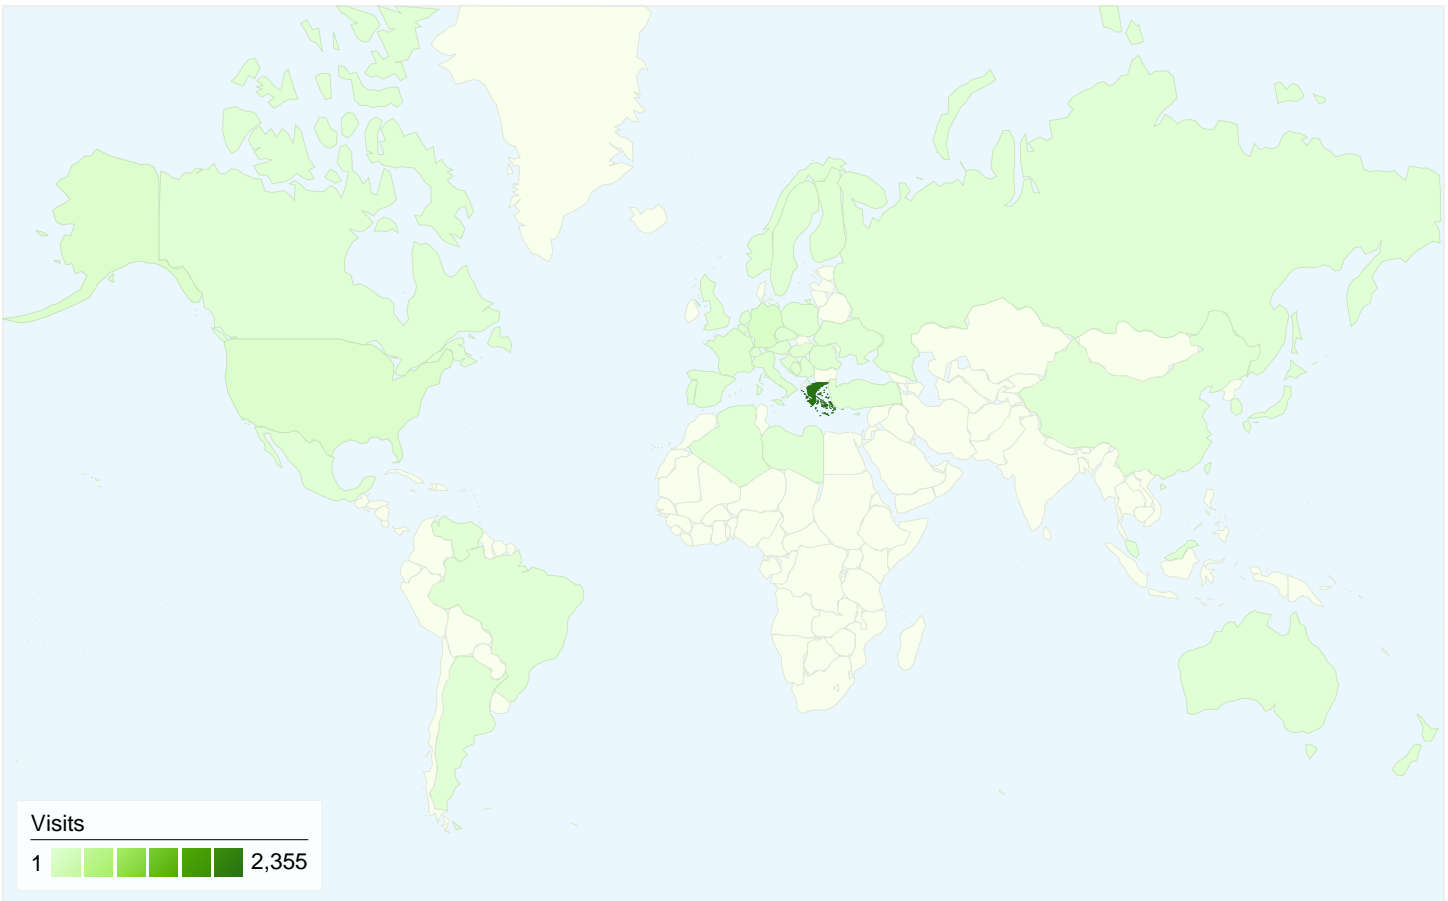

488 people visited this site

-  **2,718** Visits
-  **488** Absolute Unique Visitors
-  **21,637** Pageviews
-  **7.96** Average Pageviews
-  **00:09:47** Time on Site
-  **29.32%** Bounce Rate
-  **27.04%** New Visits

2,718 visits came from 43 countries/territories

Site Usage

Visits	Pages/Visit	Avg. Time on Site	% New Visits	Bounce Rate	
2,718 % of Site Total: 100.00%	7.96 Site Avg: 7.96 (0.00%)	00:09:47 Site Avg: 00:09:47 (0.00%)	26.67% Site Avg: 14.31% (86.38%)	29.32% Site Avg: 29.32% (0.00%)	
Country/Territory	Visits	Pages/Visit	Avg. Time on Site	% New Visits	Bounce Rate
Greece	2,355	8.60	00:10:23	21.40%	25.77%
Germany	88	2.51	00:01:40	28.41%	67.05%
United States	57	3.09	00:01:49	73.68%	59.65%
Italy	33	6.42	00:11:23	30.30%	36.36%
France	23	2.61	00:00:41	78.26%	56.52%
Cyprus	17	7.59	00:12:08	35.29%	11.76%
Belgium	15	14.07	00:07:18	80.00%	20.00%
United Kingdom	12	2.00	00:00:14	83.33%	83.33%
Hungary	10	1.70	00:00:15	90.00%	60.00%
Poland	9	3.67	00:01:12	100.00%	66.67%