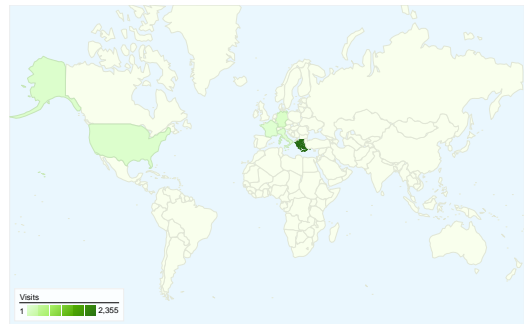

Site Usage

2,718 Visits

29.32% Bounce Rate

21,637 Pageviews

00:09:47 Avg. Time on Site

7.96 Pages/Visit

14.31% % New Visits

Visitors Overview

Visitors
488

Map Overlay world

Traffic Sources Overview

Content Overview

Pages	Pageviews	% Pageviews
/	4,538	20.97%
/profiles/friend/list	1,159	5.36%
/profiles/friend/list?page=2	435	2.01%
/profile/panos_m	392	1.81%
/profiles/friend/list?page=3	346	1.60%

488 people visited this site

-  **2,718** Visits
-  **488** Absolute Unique Visitors
-  **21,637** Pageviews
-  **7.96** Average Pageviews
-  **00:09:47** Time on Site
-  **29.32%** Bounce Rate
-  **27.04%** New Visits

2,718 visits came from 43 countries/territories

Site Usage

Visits	Pages/Visit	Avg. Time on Site	% New Visits	Bounce Rate	
2,718 % of Site Total: 100.00%	7.96 Site Avg: 7.96 (0.00%)	00:09:47 Site Avg: 00:09:47 (0.00%)	26.67% Site Avg: 14.31% (86.38%)	29.32% Site Avg: 29.32% (0.00%)	
Country/Territory	Visits	Pages/Visit	Avg. Time on Site	% New Visits	Bounce Rate
Greece	2,355	8.60	00:10:23	21.40%	25.77%
Germany	88	2.51	00:01:40	28.41%	67.05%
United States	57	3.09	00:01:49	73.68%	59.65%
Italy	33	6.42	00:11:23	30.30%	36.36%
France	23	2.61	00:00:41	78.26%	56.52%
Cyprus	17	7.59	00:12:08	35.29%	11.76%
Belgium	15	14.07	00:07:18	80.00%	20.00%
United Kingdom	12	2.00	00:00:14	83.33%	83.33%
Hungary	10	1.70	00:00:15	90.00%	60.00%
Poland	9	3.67	00:01:12	100.00%	66.67%