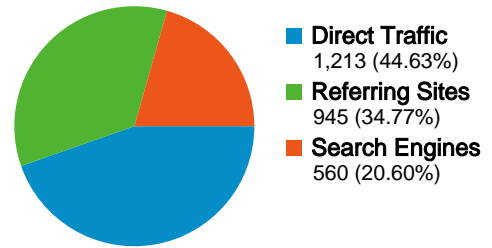

Top Traffic Sources

Sources	Visits	% visits	Keywords	Visits	% visits
(direct) ((none))	1,213	44.63%	blues.gr	245	43.75%
google (organic)	555	20.42%	blues	68	12.14%
bandit59.blogspot.com	183	6.73%	blues gr	15	2.68%
us.f397.mail.yahoo.com	135	4.97%	www.blues.gr	12	2.14%
gr.mc262.mail.yahoo.com	73	2.69%	blues+%ce%a0%ce%91%ce%	10	1.79%