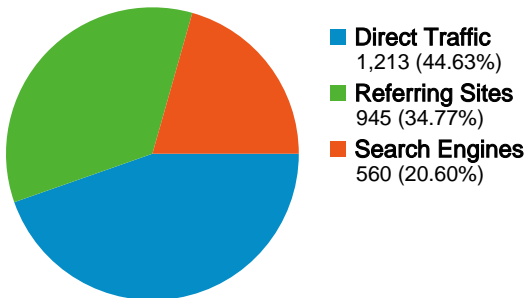

Traffic Sources Overview

Content Overview

Pages	Pageviews	% Pageviews
/	4,538	20.97%
/profiles/friend/list	1,159	5.36%
/profiles/friend/list?page=2	435	2.01%
/profile/panos_m	392	1.81%
/profiles/friend/list?page=3	346	1.60%