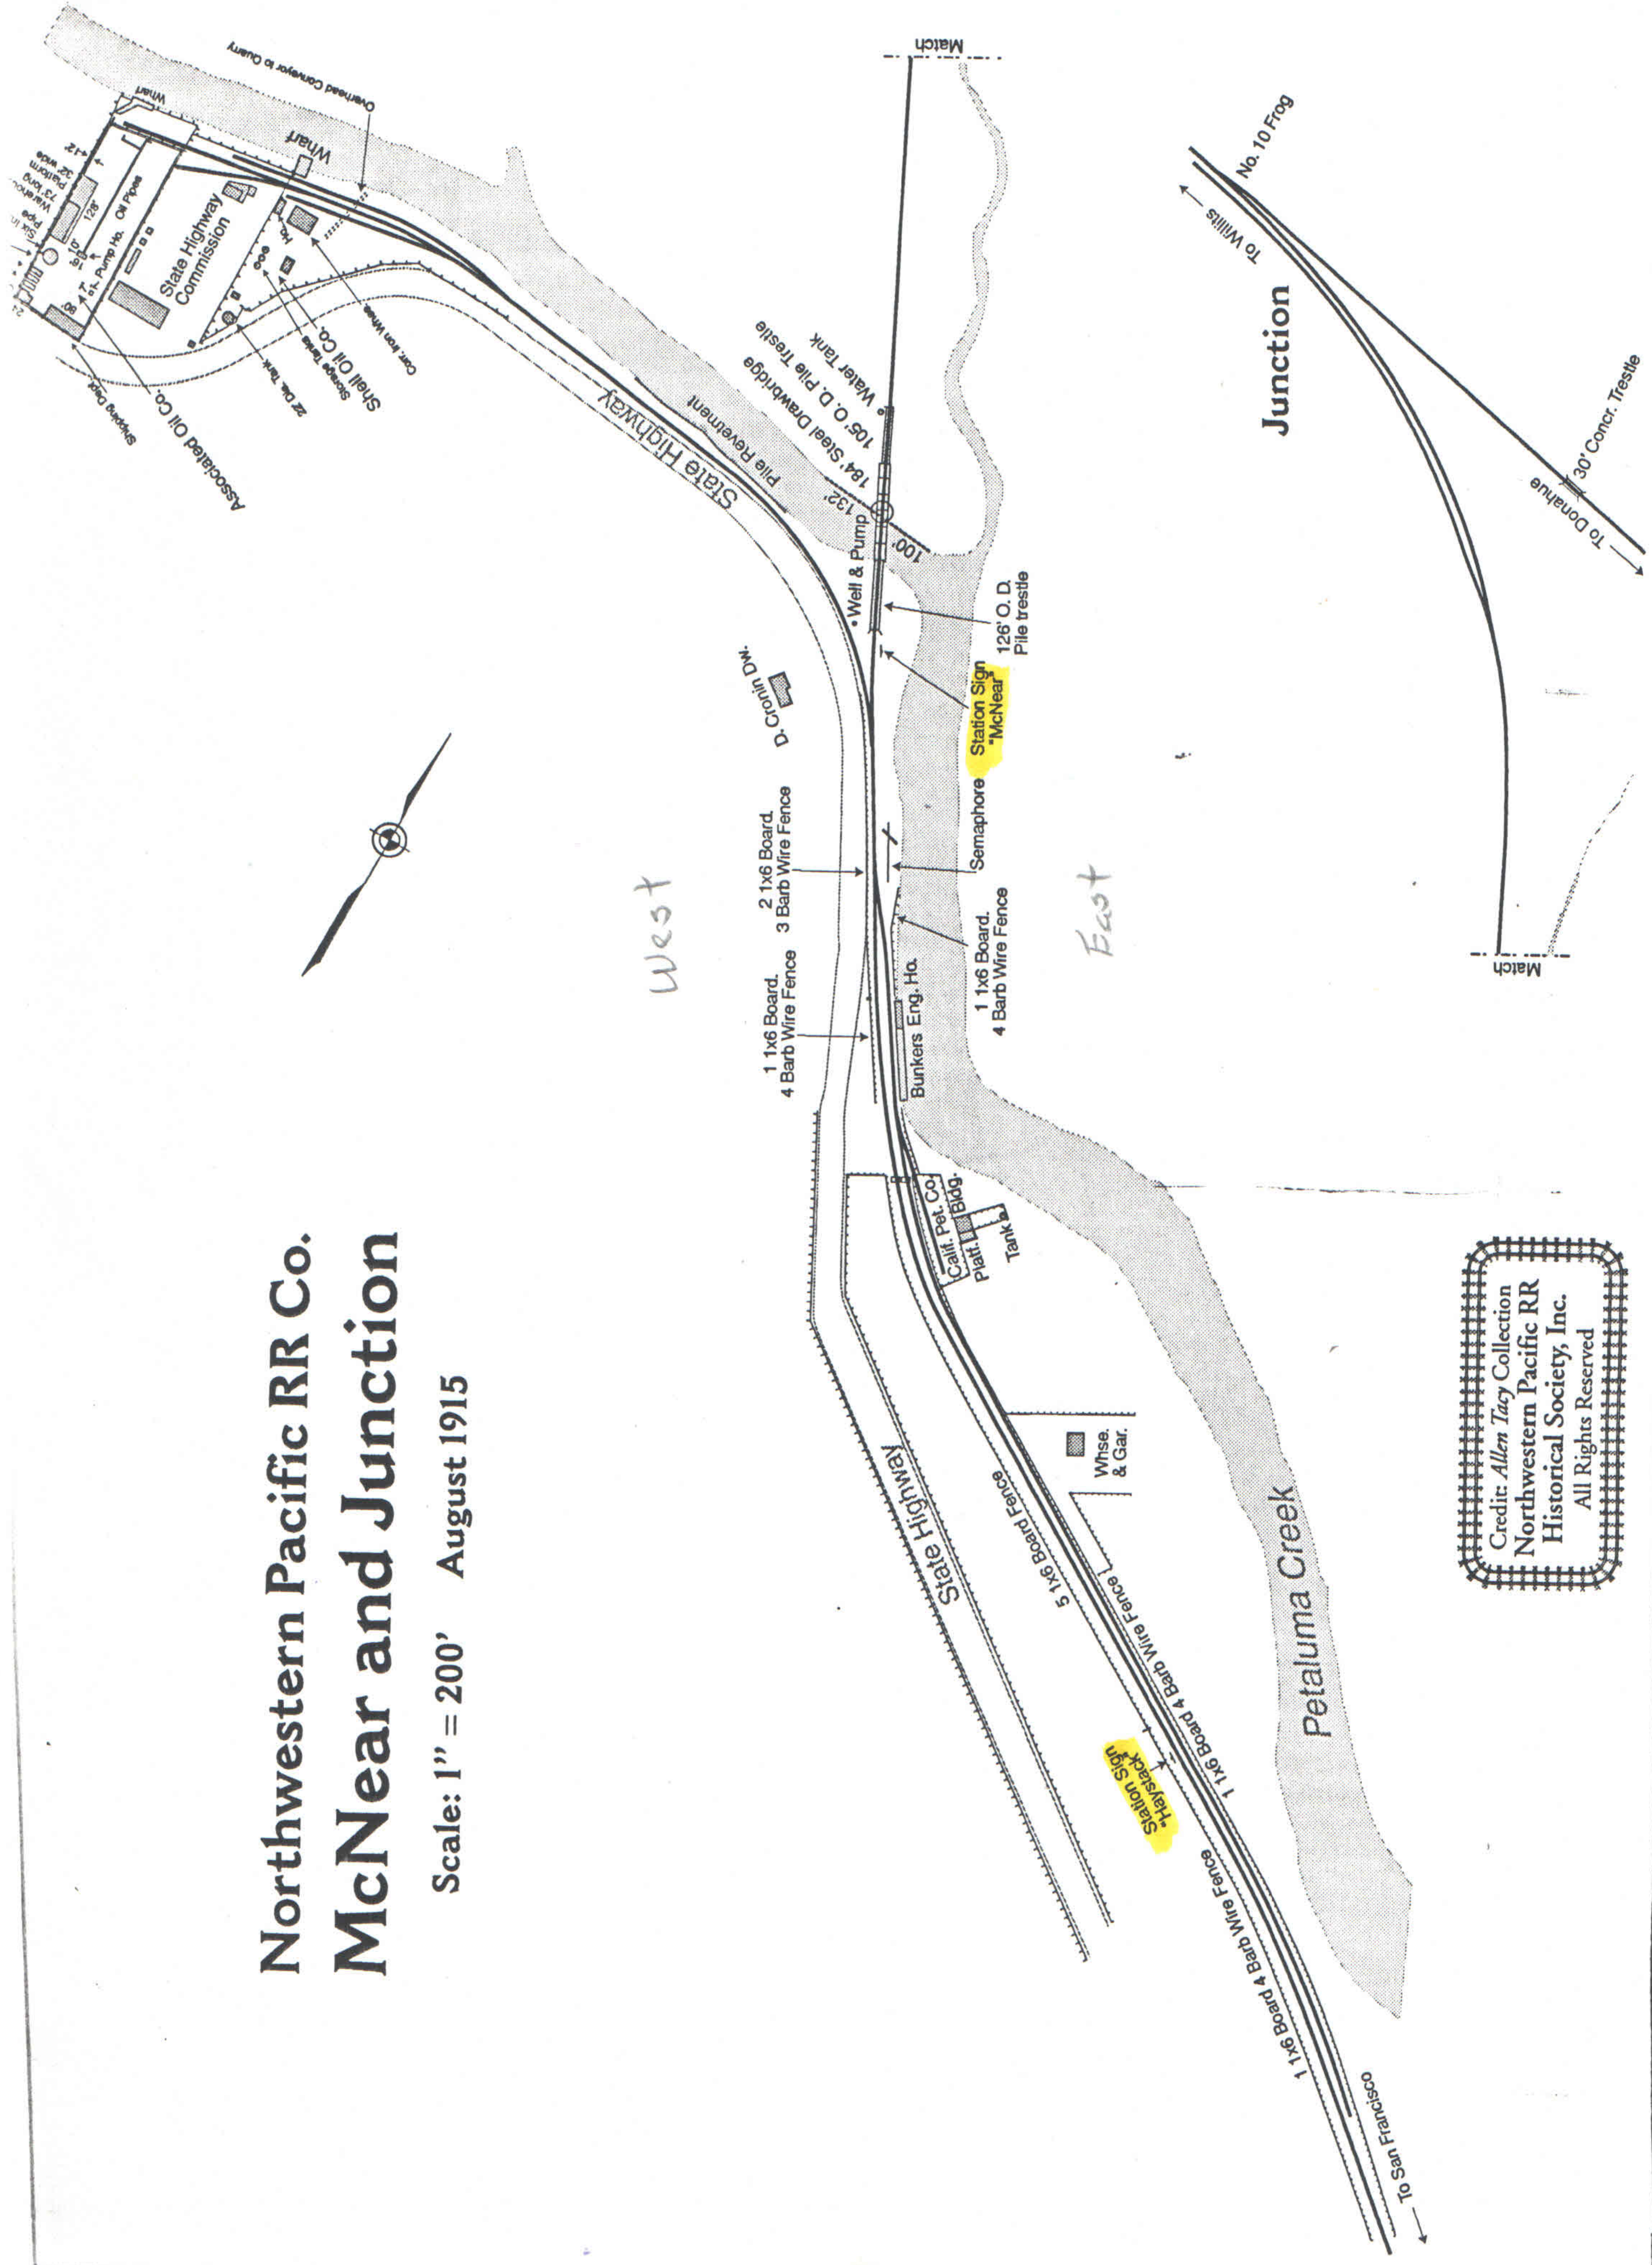

Northwestern Pacific RR Co. McNear and Junction

Scale: 1" = 200' August 1915

Credit: Allen Tacy Collection
Northwestern Pacific RR
Historical Society, Inc.
All Rights Reserved