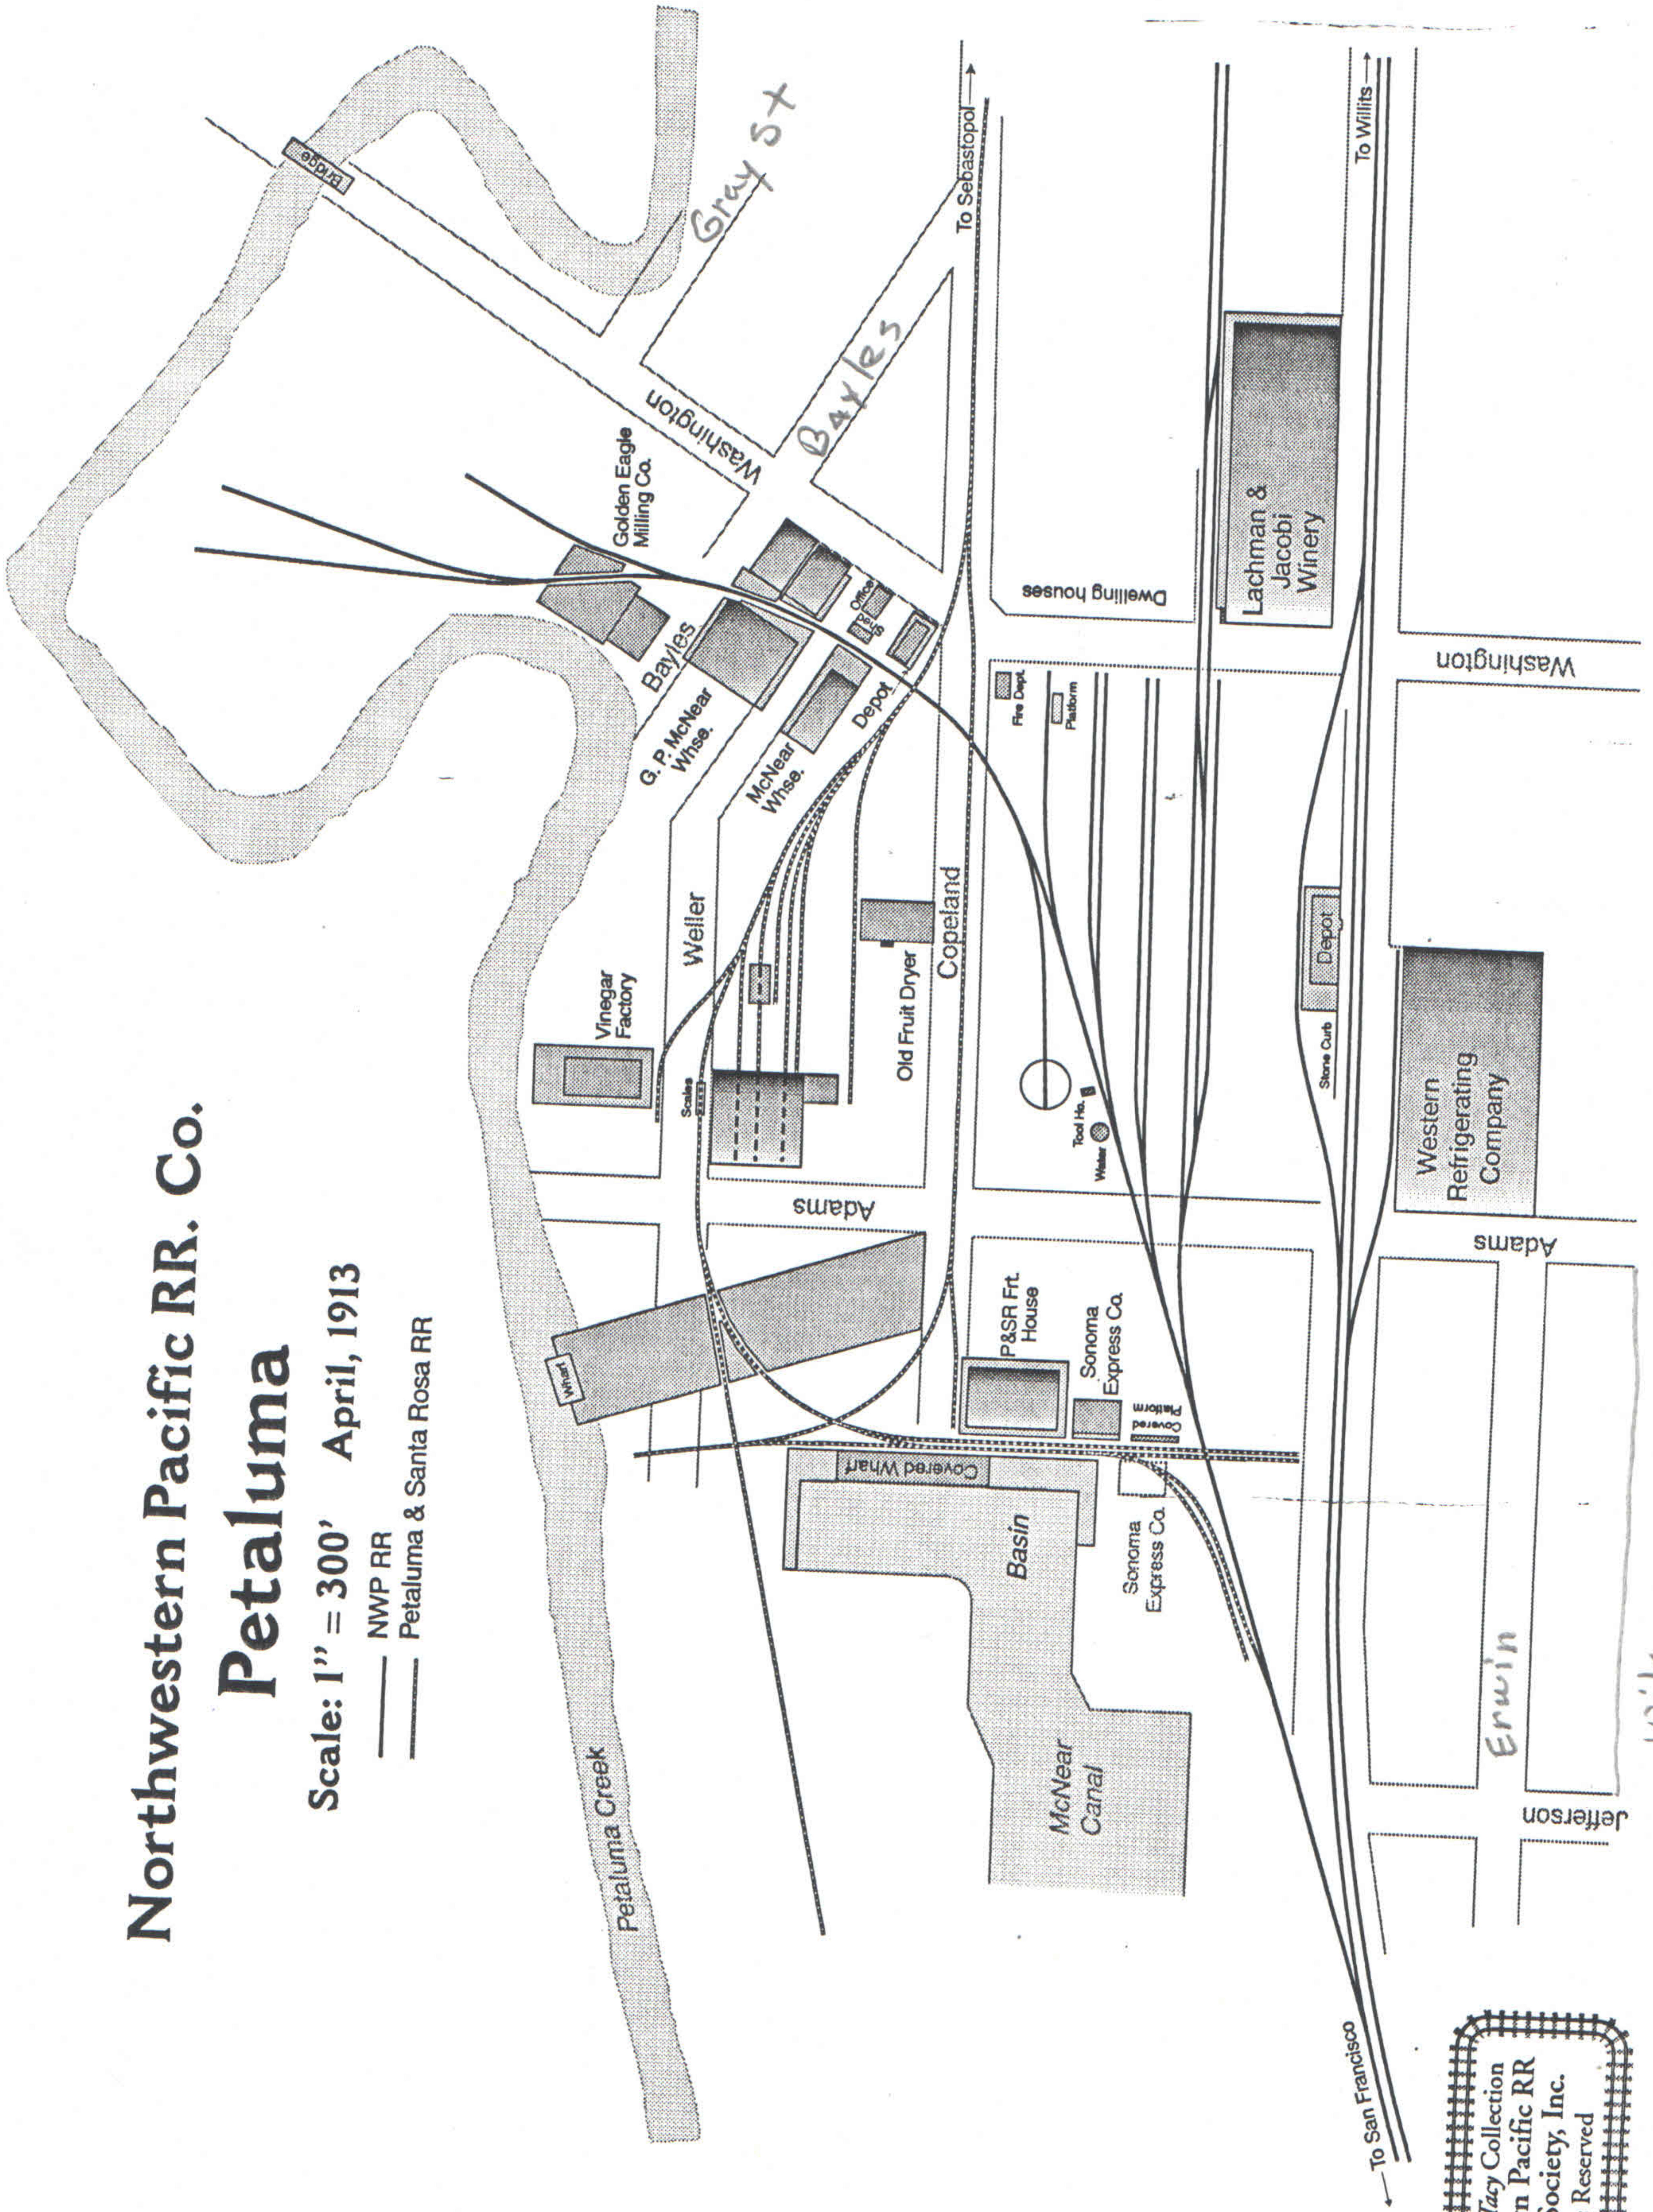

Northwestern Pacific RR. Co.

Petaluma

Scale: 1" = 300' April, 1913

— NWP RR
— Petaluma & Santa Rosa RR

Credit: Allen Tracy Collection
Northwestern Pacific RR
Historical Society, Inc.
All Rights Reserved